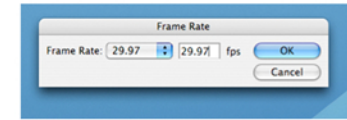

FOLLOW THESE STEPS TO GENERATE A QUICKTIME USING PHOTOSHOP

1 OPEN TARGA SEQUENCE: FILE/OPEN.

2 MAKE SURE THE TARGA SEQUENCE CHECK BOX IS CHECKED BEFORE OPENING FILES

3 SET FRAME RATE TO 29.97

4 ONCE FILE IS LOADED, OPEN THE TIMELINE: WINDOW/ANIMATION. SCRUB THE TIMELINE TO PREVIEW ANIMATION.

5 EXPORT MOVIE: EXPORT/RENDER VIDEO

6 SAVE MOVE FILE. CHOOSE A CODEC THAT SUPPORTS THE EMBEDDED ALPHA CHANNEL ORIGINALLY EMBEDDED IS THE TARGA SEQUENCE.